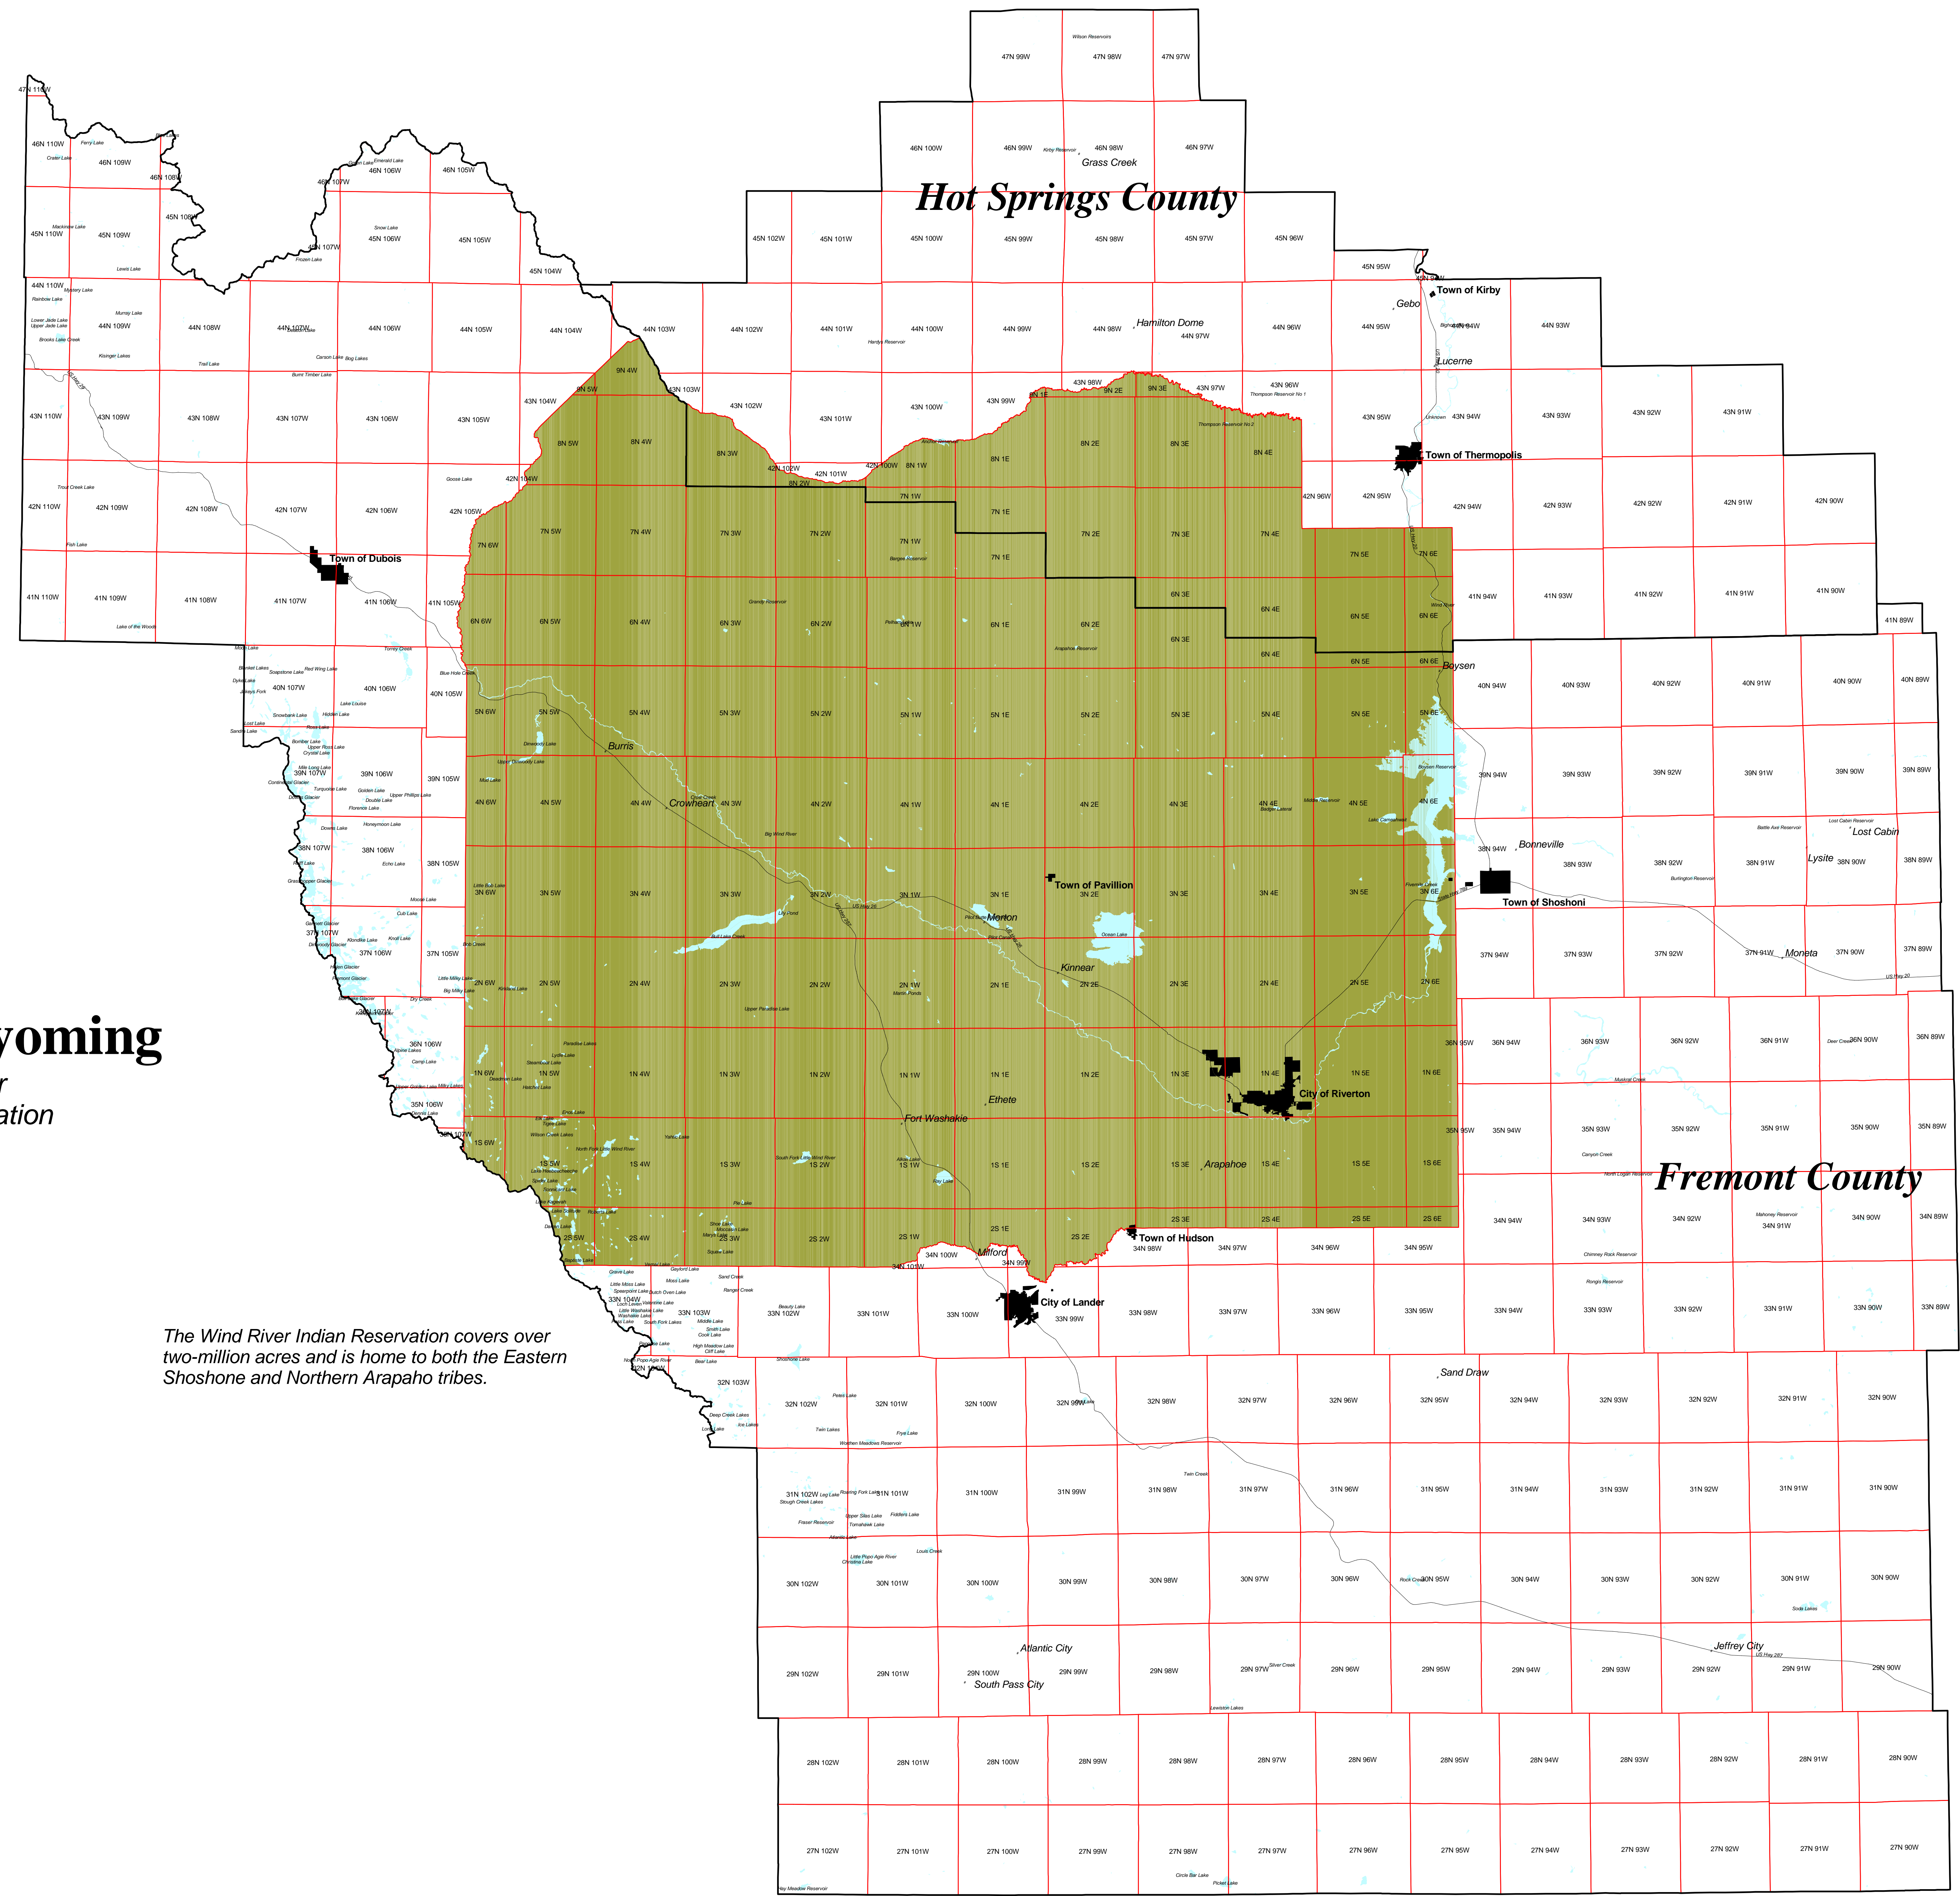

**State of Wyoming**  
*Wind River*  
*Indian Reservation*

*The Wind River Indian Reservation covers over two-million acres and is home to both the Eastern Shoshone and Northern Arapaho tribes.*

- County Boundaries
- Township/Range
- Major Roads
- Non-Incorporated Towns
- Incorporated Cities/Towns
- Water
- Wind River Indian Reservation

State Plane Coordinate System  
 North American Datum 1927  
 Prepared on December 14, 2000